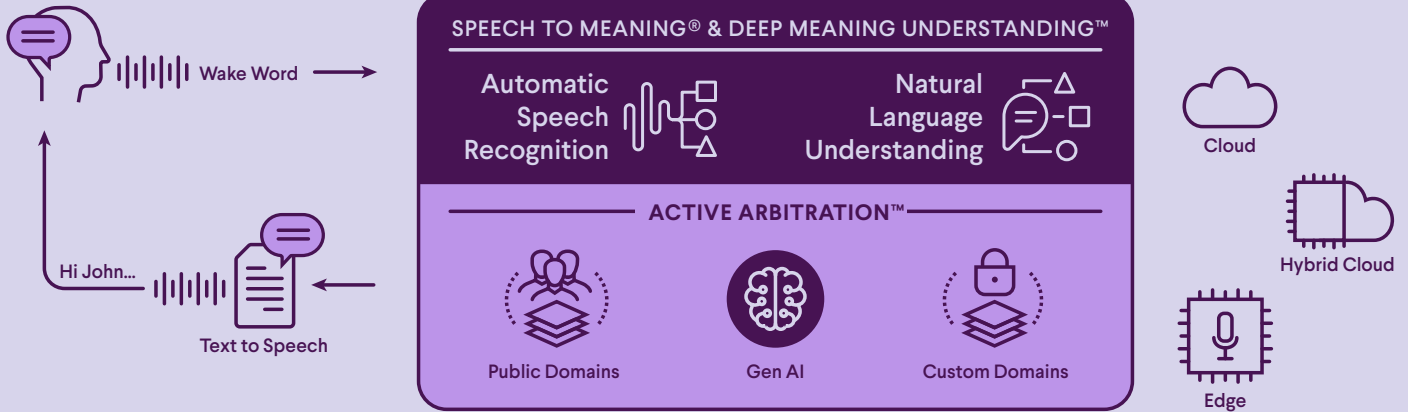

Seamless Transition Between Commands

Switches gears in conversation as smoothly as your transmission

Users can easily switch between vehicle controls, general questions, and back again. The flow feels natural and intuitive.

SoundHound Voice AI Platform

The most advanced independent voice AI platform on the market is built from the ground up with a combination of proprietary technologies that enable the most exceptional voice experiences for drivers.